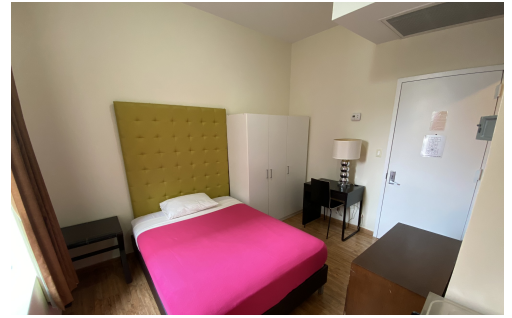

ACCOMMODATION IN NEW YORK CENTRAL PARK

WEST SIDE STUDIOS

ACCOMMODATION TYPE:

This residence offers small, studio style single and twin rooms with private bathrooms and efficiency style kitchenettes.

SERVICES AVAILABLE:

24 hour concierge, security, wifi, linen and cleaning service

EXTRA COST OF SERVICES:

$25 for extra cleanings

BEDROOM:

Studio style with single bed or loft / bunk depending on room

KITCHEN:

Efficiency kitchenettes are provided in each room with a small fridge, two burners, a sink, and a set of pots and pans.

FACILITIES:

24 hour concierge and security, 2 lounges, roof top access (seasonal)

EXTRA COST OF FACILITIES:

FAMOUS LANDMARKS NEARBY:

Central Park, Riverside Park, Beacon Theater, and Columbia University

VISITORS OR GUESTS ALLOWED?

Yes

NOISE RESTRICTIONS?

Quiet after 10pm

SMOKING ALLOWED IN THE RESIDENCE?

No

24-HOUR SECURITY?

Yes

ROOM CLEANING:

Yes

LINEN CHANGING:

No

AVAILABILITY:

Year round

MINIMUM NUMBER OF WEEKS?

1 week

CHECK-IN AND CHECK-OUT TIMES:

Check-in: Saturday 3:00pm / Check-out: Saturday 10:00am

ROOM DEPOSIT?

None

ACCOMMODATION LOCATION	By foot	By bike	By bus	By subway/train
Time to the school:	40-50 min	15 min	30 min	20 min
Time to the nearest café / restaurant:	< 5 min	< 5 min	< 5 min	< 5 min
Time to the nearest supermarket:	< 5 min	< 5 min	< 5 min	< 5 min
Time to the nearest post office:	< 5 min	< 5 min	< 5 min	< 5 min
Time to the nearest ATM / bank:	< 5 min	< 5 min	< 5 min	< 5 min
Time to the nearest sports center:	< 5 min	< 5 min	< 5 min	< 5 min
Time to the nearest hospital:	15 min	5-10 min	5-10 min	< 5 min
Time to the city center:	< 5 min	< 5 min	< 5 min	< 5 min
Time to the main airport:	N/A	N/A	90 minutes	90 minutes