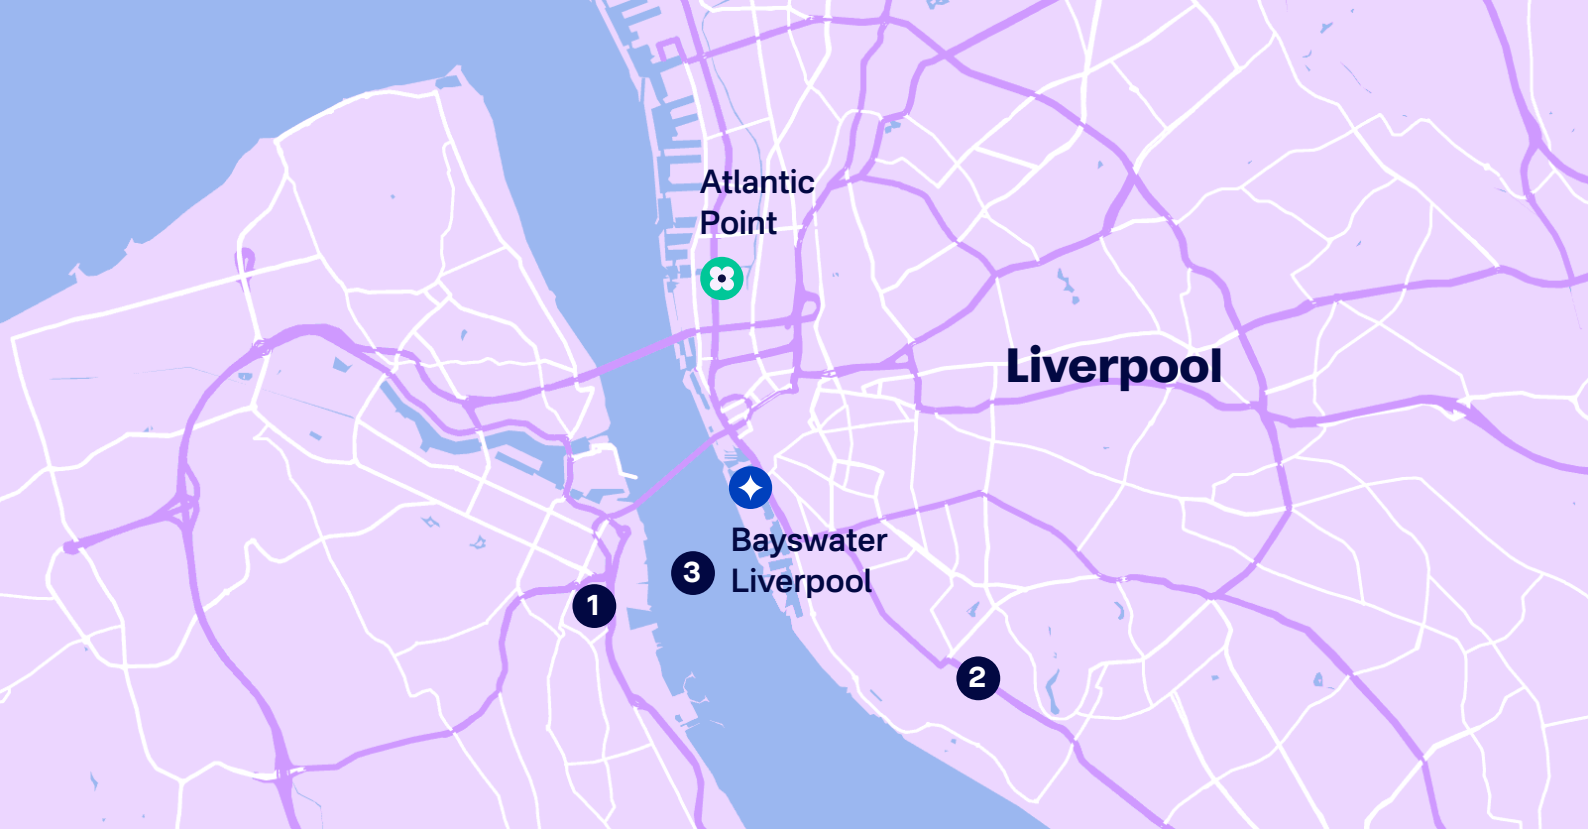

Atlantic Point

Liverpool

Why choose Atlantic Point

A great price

24 hour security on site

15 min walk to college

Short walk to Liverpool City Centre, Liverpool One, and the harbour

The area

Serving the students at John Moore University, this accommodation is close to the city centre so you can enjoy the cafes, bars and restaurants along the waterfront or join other students in the nearby university area.

Getting around

To the school

15 minutes walk.

From the airport by public transport

Liverpool John Lennon Airport is 40 mins by bus. Buses run every 15 minutes 24/7.

Bayswater airport transfer available on booking.

Liverpool travel information

Journey planners, travel pass information can be found at merseytravel.gov.uk

Travel times:

◆ Bayswater Liverpool	15 mins	🚶
① The Waterfront	23 mins	🚶
② The Georgian Quarter	30 mins	🚶
③ Liverpool One	17 mins	🚶