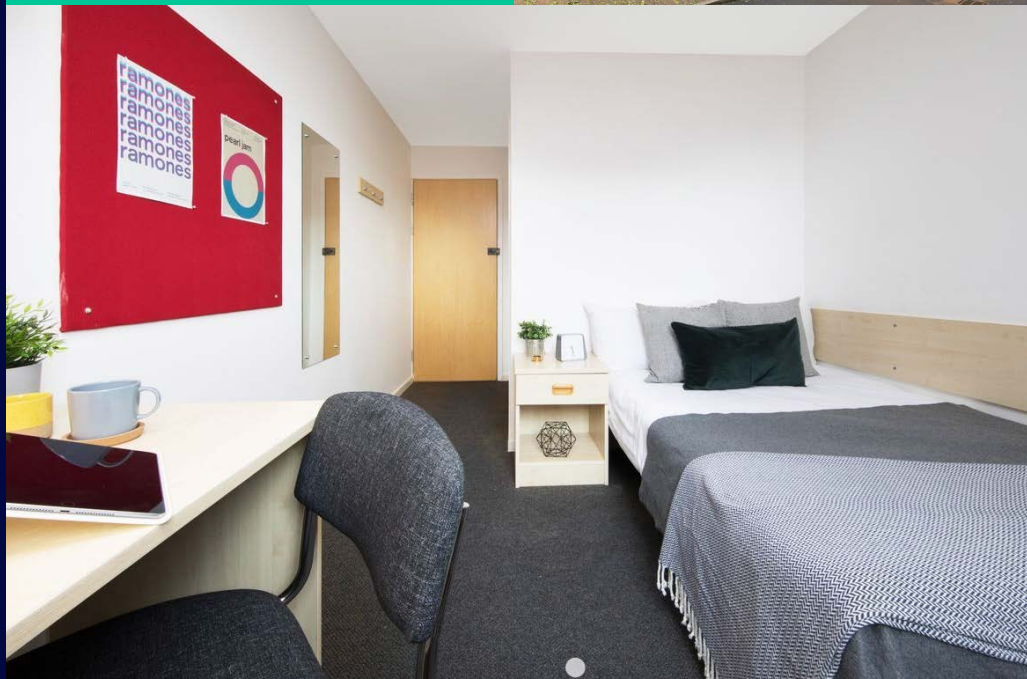

Travel times:

◆ Bayswater Liverpool	15 mins	🚶
① The Waterfront	23 mins	🚶
② The Georgian Quarter	30 mins	🚶
③ Liverpool One	17 mins	🚶