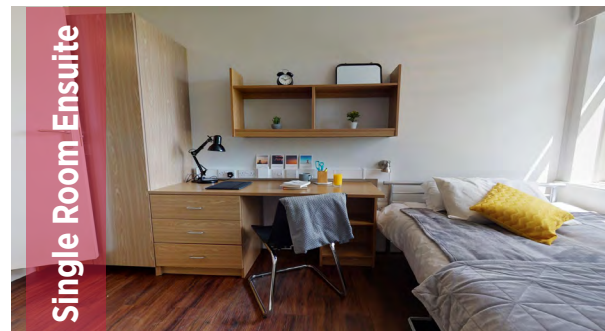

TUFNELL HOUSE

FACILITIES & AMENITIES

Free Wi-Fi

Bedding/Linen Provided on arrival (excl. bath towels)

Reception

Laundry Service

Onsite Gym

Cinema Room

CCTV

Shared Kitchen Fully equipped

Communal Lounge

THE LOCATION

This recently refurbished residence features an on-site gym, games room, lounge areas with Sky TV, special study spaces, an on-site laundry, and secure door entry with 24-hour reception.

Tufnell House offers modern en-suite bedrooms in shared apartments, with a fully equipped kitchen and living area with TV. There is also outdoor BBQ area and public tennis courts in the park next to the residence.

Ideally situated, it takes just 20 minutes in total to get to St Giles. Hampstead Heath is a short walk away while Camden Town, famous for its markets, bars, clubs and restaurants is only 2 stops on the Underground.

WEEKLY PRICE*

Single Ensuite

£ 405

Jan - Dec

THE ADDRESS

Tufnell House Residence
144 Huddleston Rd,
London N7 0EG
+44 (0) 20 7607 8532

Click to visit

*Available from 8th September 2024

Check-in: Sundays from 3pm/ Check-Out: Sundays before 10am