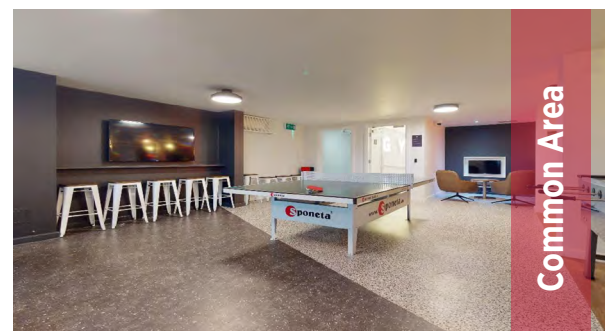

Single Room Ensuite

Common Area

WEEKLY PRICE*

Single Ensuite

£ 405

Jan - Dec

THE ADDRESS

Tufnell House Residence
144 Huddleston Rd,
London N7 0EG
+44 (0) 20 7607 8532

Click to visit

*Available from 8th September 2024

Check-in: Sundays from 3pm/ Check-Out: Sundays before 10am