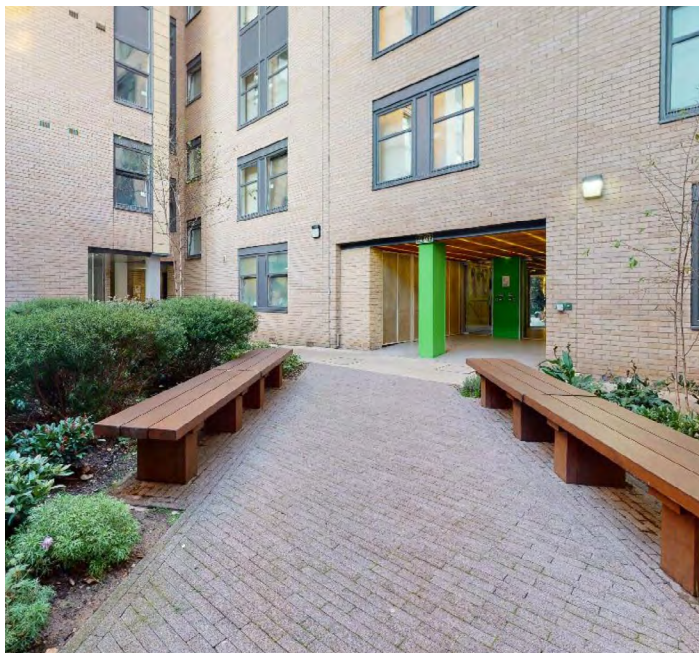

TUFNELL HOUSE

FACILITIES & AMENITIES

Free Wi-Fi

Bedding/Linen Provided on arrival (excl. bath towels)

Reception

Laundry Service

Onsite Gym

Cinema Room

CCTV

Shared Kitchen Fully equipped

Communal Lounge

THE LOCATION

This recently refurbished residence features an on-site gym, games room, lounge areas with Sky TV, special study spaces, an on-site laundry, and secure door entry with 24-hour reception.

Tufnell House offers modern en-suite bedrooms in shared apartments, with a fully equipped kitchen and living area with TV. There is also outdoor BBQ area and public tennis courts in the park next to the residence.

Ideally situated, it takes just 20 minutes in total to get to St Giles. Hampstead Heath is a short walk away while Camden Town, famous for its markets, bars, clubs and restaurants is only 2 stops on the Underground.